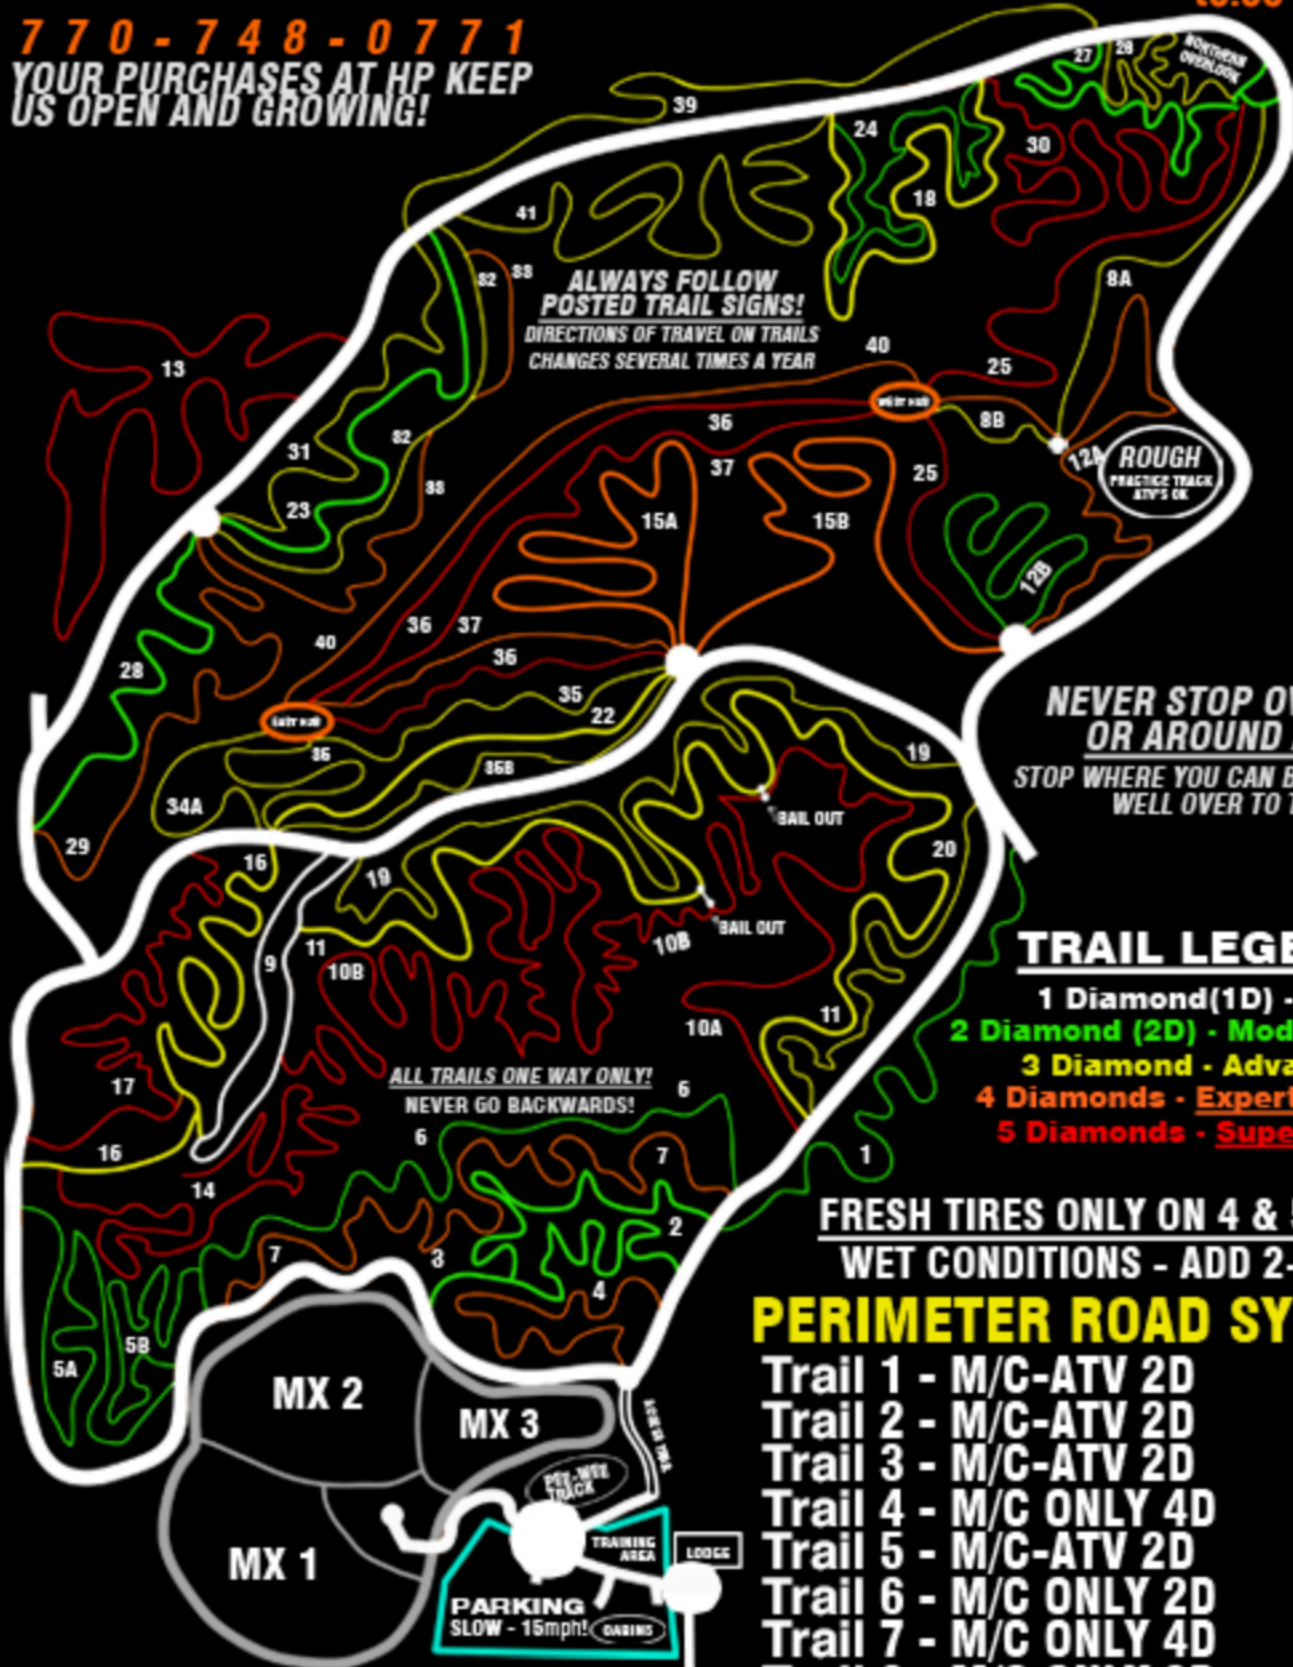

HIGHLAND PARK

OFF-ROAD MOTORCYCLE RESORT

TRAILS CLOSE AT 5:30PM
(5:00 WINTER)

770-748-0771
YOUR PURCHASES AT HP KEEP
US OPEN AND GROWING!

**ALWAYS FOLLOW
POSTED TRAIL SIGNS!**
DIRECTIONS OF TRAVEL ON TRAILS
CHANGES SEVERAL TIMES A YEAR

**NEVER STOP OVER A HILL
OR AROUND A TURN!**

STOP WHERE YOU CAN BE SEEN AND PULL
WELL OVER TO THE SIDE!

TRAIL LEGEND

- 1 Diamond (1D) - Easy
- 2 Diamond (2D) - Moderate
- 3 Diamond - Advanced
- 4 Diamonds - Expert Only
- 5 Diamonds - Superman

FRESH TIRES ONLY ON 4 & 5 DIAMONDS
WET CONDITIONS - ADD 2-DIAMONDS

PERIMETER ROAD SYSTEM is all 1Diamond

- | | |
|------------------------|-------------------------|
| Trail 1 - M/C-ATV 2D | Trail 16 - M/C-ATV 3D |
| Trail 2 - M/C-ATV 2D | Trail 17 - M/C ONLY 5D |
| Trail 3 - M/C-ATV 2D | Trail 18 - M/C-ATV 3D |
| Trail 4 - M/C ONLY 4D | Trail 19/20/21 - M/C 3D |
| Trail 5 - M/C-ATV 2D | Trail 22 - M/C-ATV 3D |
| Trail 6 - M/C ONLY 2D | Trail 23 - M/C-ATV 2D |
| Trail 7 - M/C ONLY 4D | Trail 33 - M/C ONLY 4D |
| Trail 8 - M/C ONLY 3D | Trail 34 - M/C ONLY 3D |
| Trail 9 - M/C-ATV 1D | Trail 35 - M/C ONLY 3D |
| Trail 10 - M/C ONLY 5D | Trail 36 - M/C ONLY 5D |
| Trail 11 - M/C-ATV 3D | Trail 37 - M/C ONLY 5D |
| Trail 12 - M/C-ATV 2D | Trail 38 - M/C ONLY 3D |
| Trail 13 - M/C ONLY 5D | Trail 39 - M/C ONLY 3D |
| Trail 14 - M/C ONLY 5D | Trail 40 - M/C ONLY 4D |
| Trail 15 - M/C-ATV 4D | Trail 41 - M/C ONLY 3D |

- | | |
|---------------------------|--------------------------|
| Trail 1 | Trail 22 |
| Trail 2 | Trail 23 |
| Trail 3 | Trail 24 |
| Trail 4 | Trail 25 |
| Trail 5a | Trail 26 |
| Trail 6 | Trail 27 |
| Trail 7 | Trail 28 |
| Trail 8 | Trail 29 |
| Trail 9 | Trail 30 |
| Trail 10 | Trail 31 |
| Trail 11 | Trail 32 |
| Trail 12a | Trail 33 |
| Trail 13 | Trail 34 |
| Trail 14 | Trail 35 |
| Trail 15a | Trail 36 |
| Trail 15b | Trail 36 |
| Trail 16 | Trail 37 |
| Trail 17 | Trail 38 |
| Trail 18 | Trail 39 |
| Trail 19 | Trail 40 |
| Trail 20 | Trail 41 |